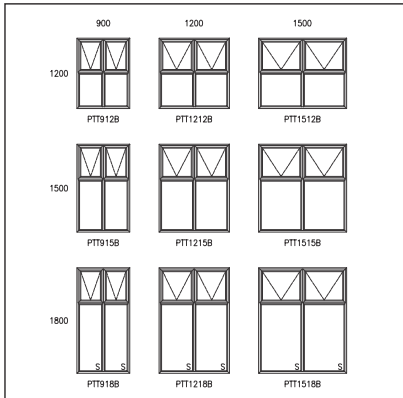

Top Hung

	600	900	1200	1500	1800	1800	2100	2100	2400	2400
600	 PT66	 PT96	 PT126	 PT156	 PT186	 PTT186	 PT216	 PTT216	 PT246	 PTT246
900	 PT69	 PT99	 PT129	 PT159	 PT189	 PTT189	 PT219	 PTT219	 PT249	 PTT249
1200	 PT612	 PT912	 PTT1212	 PTT1512	 PTT1812	 P4T1812	 PTT2112	 P4T2112	 PTT2412	 P4T2412
1500	 PTT615	 PTT915	 PTT1215	 PTT1515	 PTT1815	 P4T1815	 PTT2115	 P4T2115	 PTT2415	 P4T2415
1800	 PTT618	 PTT918	 PTT1218	 PTT1518	 PTT1818	 P4T1818	 PTT2118	 P4T2118	 PTT2418	 P4T2418
2100	 PTT621	 PTT921				 PTT612	 PTT912	 PTT156	 PTT159	 P4T1512

Top Hung B Range

Cape Victorian

Cape Contemporary

Cape Contemporary A Range

Side Hung - 900mm Sash

	600	1200	1200	1500	1800	1800	2100	2400
900	 PS69	 PS129	 PSS129	 PS159	 PS189	 PSS189	 PSS219	 PSS249
1200	 PS612	 PS1212	 PSS1212	 PS1512	 PS1812	 PSS1812	 PSS2112	 PSS2412
1500	 PS615	 PS1215	 PSS1215	 PS1515	 PS1815	 PSS1815	 PSS2115	 PSS2415
1800	 PS618	 PS1218	 PSS1218	 PS1518	 PS1818	 PSS1818	 PSS2118	 PSS2418

Side Hung B Range - 1200mm Sash

	600	1200	1200	1500	1800	1800	2100	2400
1200	 PS612	 PS1212	 PSS1212	 PS1512	 PS1812	 PSS1812	 PSS2112	 PSS2412
1500	 PS615	 PS1215	 PSS1215	 PS1515	 PS1815	 PSS1815	 PSS2115	 PSS2415
1800	 PS618	 PS1218	 PSS1218	 PS1518	 PS1818	 PSS1818	 PSS2118	 PSS2418