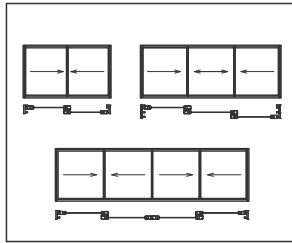

1000 Series Sliding