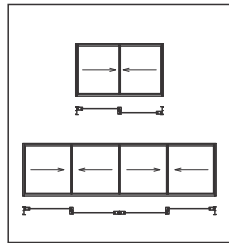

Side Hung B Range - 1200mm Sash

	600	1200	1200	1500	1800	1800	2100	2400
1200	 PS612	 PS1212	 PSS1212	 PS1512	 PS1812	 PSS1812	 PSS2112	 PSS2412
1500	 PS615	 PS1215	 PSS1215	 PS1515	 PS1815	 PSS1815	 PSS2115	 PSS2415
1800	 PS618	 PS1218	 PSS1218	 PS1518	 PS1818	 PSS1818	 PSS2118	 PSS2418

500 Series Sliding

1000 Series Sliding

Elite Sliding

Palace Multi Sliding

Palace with Y Louvre insert

Vertical Sliding

Vistafold Folding

Vistafold with Y Louvre insert