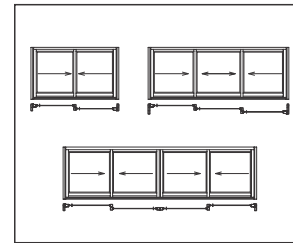

Side Hung B Range - 1200mm Sash

	600	1200	1200	1500	1800	1800	2100	2400
1200	 PS612	 PS1212	 PSS1212	 PS1512	 PS1812	 PSS1812	 PSS2112	 PSS2412
1500	 PS615	 PS1215	 PSS1215	 PS1515	 PS1815	 PSS1815	 PSS2115	 PSS2415
1800	 PS618	 PS1218	 PSS1218	 PS1518	 PS1818	 PSS1818	 PSS2118	 PSS2418

500 Series Sliding

1000 Series Sliding

Elite Sliding

Palace Multi Sliding

Palace with Y Louvre insert

Vertical Sliding

Vistafold Folding

Vistafold with Y Louvre insert