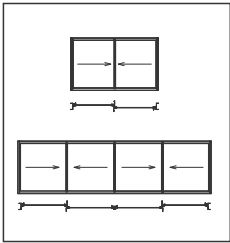

500 Series Sliding