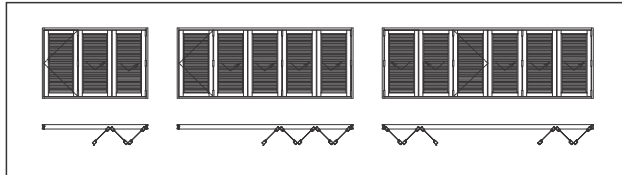

Side Hung B Range - 1200mm Sash

	600	1200	1200	1500	1800	1800	2100	2400
1200	 PS612	 PS1212	 PSS1212	 PS1512	 PS1812	 PSS1812	 PSS2112	 PSS2412
1500	 PS615	 PS1215	 PSS1215	 PS1515	 PS1815	 PSS1815	 PSS2115	 PSS2415
1800	 PS618	 PS1218	 PSS1218	 PS1518	 PS1818	 PSS1818	 PSS2118	 PSS2418

500 Series Sliding

1000 Series Sliding

Elite Sliding

Palace Multi Sliding

Palace with Y Louvre insert

Vertical Sliding

Vistafold Folding

Vistafold with Y Louvre insert

Vista Duo

Vista Duo with Y Louvre insert