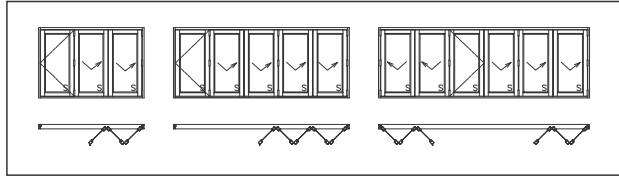

Side Hung B Range - 1200mm Sash

	600	1200	1200	1500	1800	1800	2100	2400
1200	 PS612	 PS1212	 PSS1212	 PS1512	 PS1812	 PSS1812	 PSS2112	 PSS2412
1500	 PS615	 PS1215	 PSS1215	 PS1515	 PS1815	 PSS1815	 PSS2115	 PSS2415
1800	 PS618	 PS1218	 PSS1218	 PS1518	 PS1818	 PSS1818	 PSS2118	 PSS2418

500 Series Sliding

1000 Series Sliding

Elite Sliding

Palace Multi Sliding

Palace with Y Louvre insert

Vertical Sliding

Vistafold Folding

Vistafold with Y Louvre insert