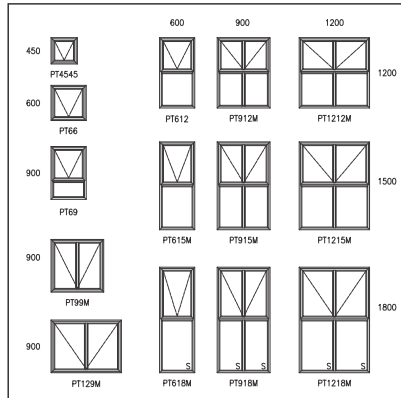

Top Hung

	600	900	1200	1500	1800	1800	2100	2100	2400	2400
600	 PT66	 PT96	 PT126	 PT156	 PT186	 PTT186	 PT216	 PTT216	 PT246	 PTT246
900	 PT69	 PT99	 PT129	 PT159	 PT189	 PTT189	 PT219	 PTT219	 PT249	 PTT249
1200	 PT612	 PT912	 PTT1212	 PTT1512	 PTT1812	 P4T1812	 PTT2112	 P4T2112	 PTT2412	 P4T2412
1500	 PTT615	 PTT915	 PTT1215	 PTT1515	 PTT1815	 P4T1815	 PTT2115	 P4T2115	 PTT2415	 P4T2415
1800	 PTT618	 PTT918	 PTT1218	 PTT1518	 PTT1818	 P4T1818	 PTT2118	 P4T2118	 PTT2418	 P4T2418
2100	 PTT621	 PTT921				 PTT612	 PTT912	 PTT156	 PTT159	 P4T1512

Top Hung B Range

Cape Victorian

Cape Contemporary

Cape Contemporary A Range

Side Hung - 900mm Sash

	600	1200	1200	1500	1800	1800	2100	2400
900	 PS69	 PS129	 PSS129	 PS159	 PS189	 PSS189	 PSS219	 PSS249
1200	 PS612	 PS1212	 PSS1212	 PS1512	 PS1812	 PSS1812	 PSS2112	 PSS2412
1500	 PS615	 PS1215	 PSS1215	 PS1515	 PS1815	 PSS1815	 PSS2115	 PSS2415
1800	 PS618	 PS1218	 PSS1218	 PS1518	 PS1818	 PSS1818	 PSS2118	 PSS2418

Side Hung B Range - 1200mm Sash

	600	1200	1200	1500	1800	1800	2100	2400
1200	 PS612	 PS1212	 PSS1212	 PS1512	 PS1812	 PSS1812	 PSS2112	 PSS2412
1500	 PS615	 PS1215	 PSS1215	 PS1515	 PS1815	 PSS1815	 PSS2115	 PSS2415
1800	 PS618	 PS1218	 PSS1218	 PS1518	 PS1818	 PSS1818	 PSS2118	 PSS2418