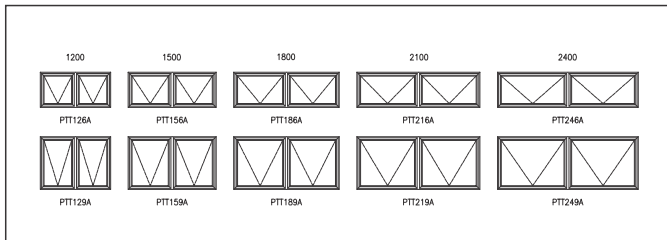

Top Hung B Range

Cape Victorian

Cape Contemporary

Cape Contemporary A Range

Side Hung - 900mm Sash

	600	1200	1200	1500	1800	1800	2100	2400
900	 PS69	 PS129	 PSS129	 PS159	 PS189	 PSS189	 PSS219	 PSS249
1200	 PS612	 PS1212	 PSS1212	 PS1512	 PS1812	 PSS1812	 PSS2112	 PSS2412
1500	 PS615	 PS1215	 PSS1215	 PS1515	 PS1815	 PSS1815	 PSS2115	 PSS2415
1800	 PS618	 PS1218	 PSS1218	 PS1518	 PS1818	 PSS1818	 PSS2118	 PSS2418

Side Hung B Range - 1200mm Sash

	600	1200	1200	1500	1800	1800	2100	2400
1200	 PS612	 PS1212	 PSS1212	 PS1512	 PS1812	 PSS1812	 PSS2112	 PSS2412
1500	 PS615	 PS1215	 PSS1215	 PS1515	 PS1815	 PSS1815	 PSS2115	 PSS2415
1800	 PS618	 PS1218	 PSS1218	 PS1518	 PS1818	 PSS1818	 PSS2118	 PSS2418