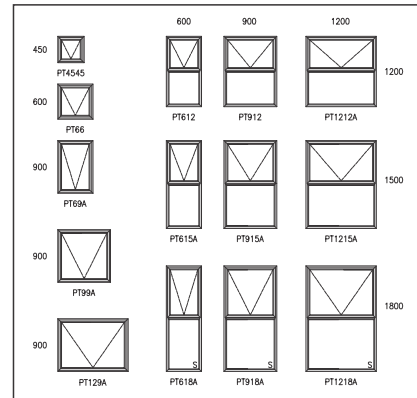

Top Hung

	600	900	1200	1500	1800	1800	2100	2100	2400	2400
600	 PT66	 PT96	 PT126	 PT156	 PT186	 PTT186	 PT216	 PTT216	 PT246	 PTT246
900	 PT69	 PT99	 PT129	 PT159	 PT189	 PTT189	 PT219	 PTT219	 PT249	 PTT249
1200	 PT612	 PT912	 PTT1212	 PTT1512	 PTT1812	 P4T1812	 PTT2112	 P4T2112	 PTT2412	 P4T2412
1500	 PTT615	 PTT915	 PTT1215	 PTT1515	 PTT1815	 P4T1815	 PTT2115	 P4T2115	 PTT2415	 P4T2415
1800	 PTT618	 PTT918	 PTT1218	 PTT1518	 PTT1818	 P4T1818	 PTT2118	 P4T2118	 PTT2418	 P4T2418
2100	 PTT621	 PTT921				 PTT612	 PTT912	 PTT156	 PTT159	 P4T1512

Top Hung B Range

Cape Victorian

Cape Contemporary

Cape Contemporary A Range

Side Hung - 900mm Sash

	600	1200	1200	1500	1800	1800	2100	2400
900	 PS69	 PS129	 PSS129	 PS159	 PS189	 PSS189	 PSS219	 PSS249
1200	 PS612	 PS1212	 PSS1212	 PS1512	 PS1812	 PSS1812	 PSS2112	 PSS2412
1500	 PS615	 PS1215	 PSS1215	 PS1515	 PS1815	 PSS1815	 PSS2115	 PSS2415
1800	 PS618	 PS1218	 PSS1218	 PS1518	 PS1818	 PSS1818	 PSS2118	 PSS2418

Side Hung B Range - 1200mm Sash

	600	1200	1200	1500	1800	1800	2100	2400
1200	 PS612	 PS1212	 PSS1212	 PS1512	 PS1812	 PSS1812	 PSS2112	 PSS2412
1500	 PS615	 PS1215	 PSS1215	 PS1515	 PS1815	 PSS1815	 PSS2115	 PSS2415
1800	 PS618	 PS1218	 PSS1218	 PS1518	 PS1818	 PSS1818	 PSS2118	 PSS2418